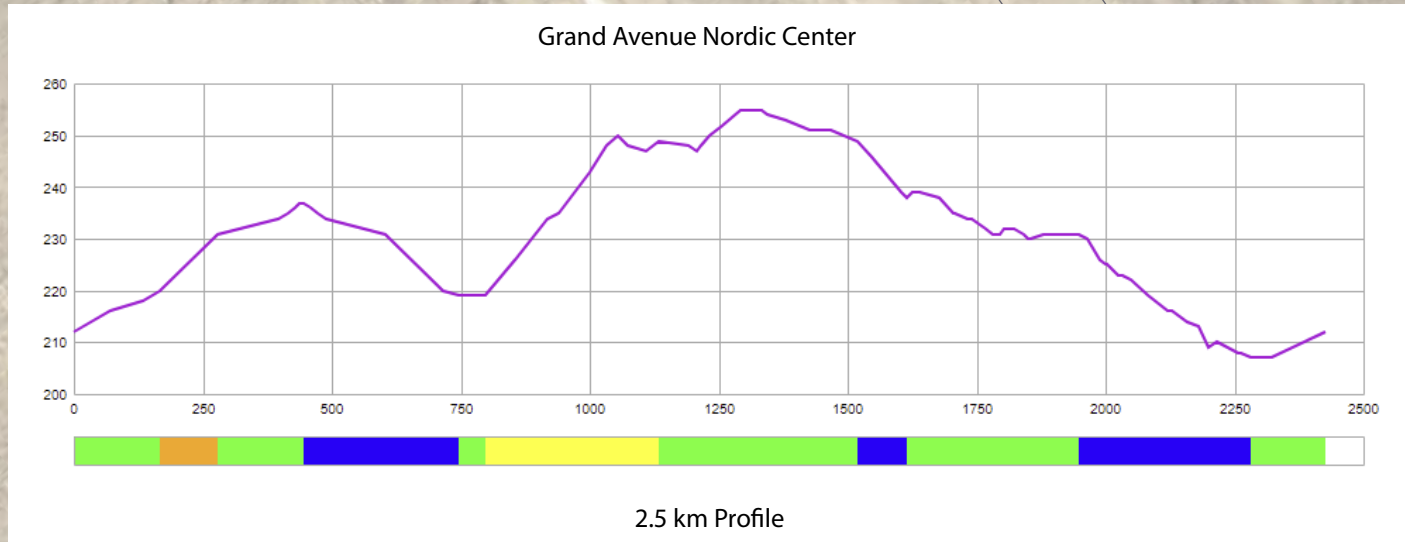

GRAND AVENUE NORDIC CENTER

7.5 km Race (3 x 2.5km)

Length	2427 m
TC	75 m
MC	31 m
HD	48 m
High Point	255 m
Low Point	207 m