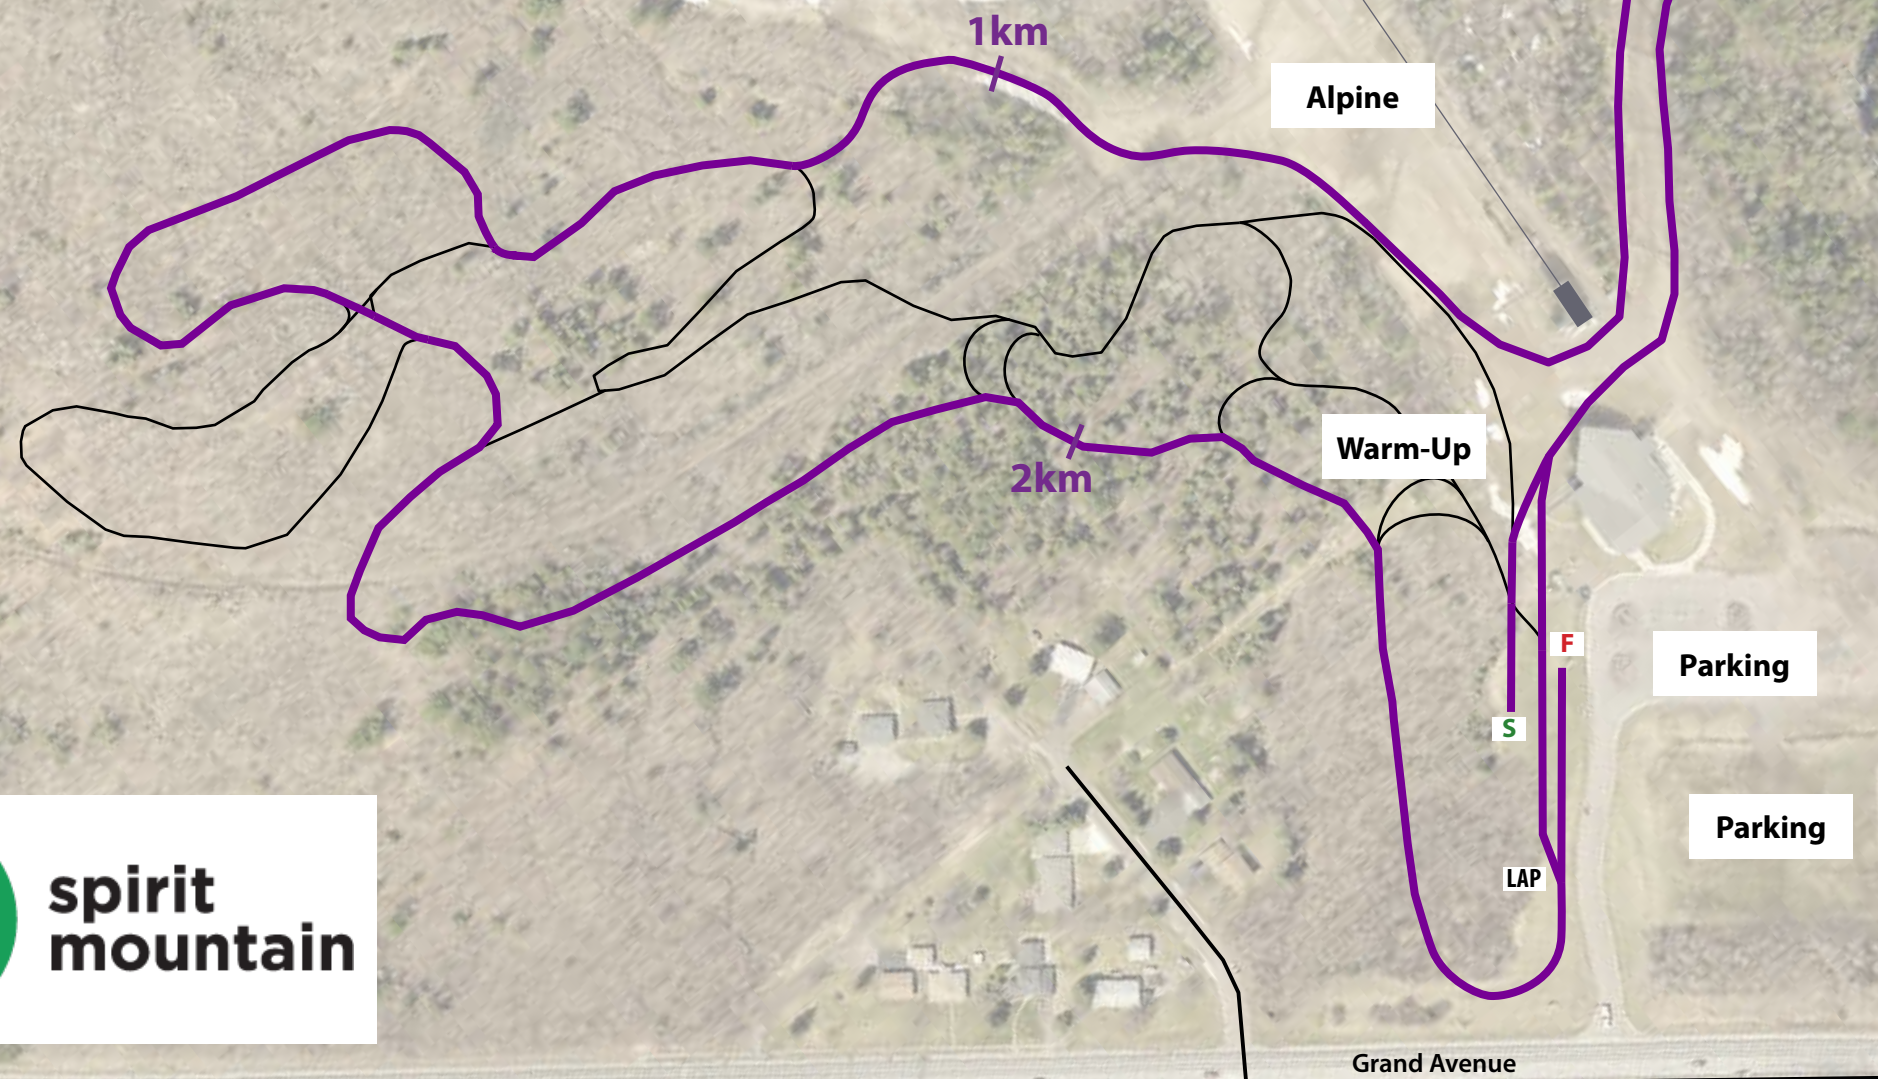

GRAND AVENUE NORDIC CENTER

7.5 km Race (3 x 2.5km)

Length	2427 m
TC	75 m
MC	31 m
HD	48 m
High Point	255 m
Low Point	207 m