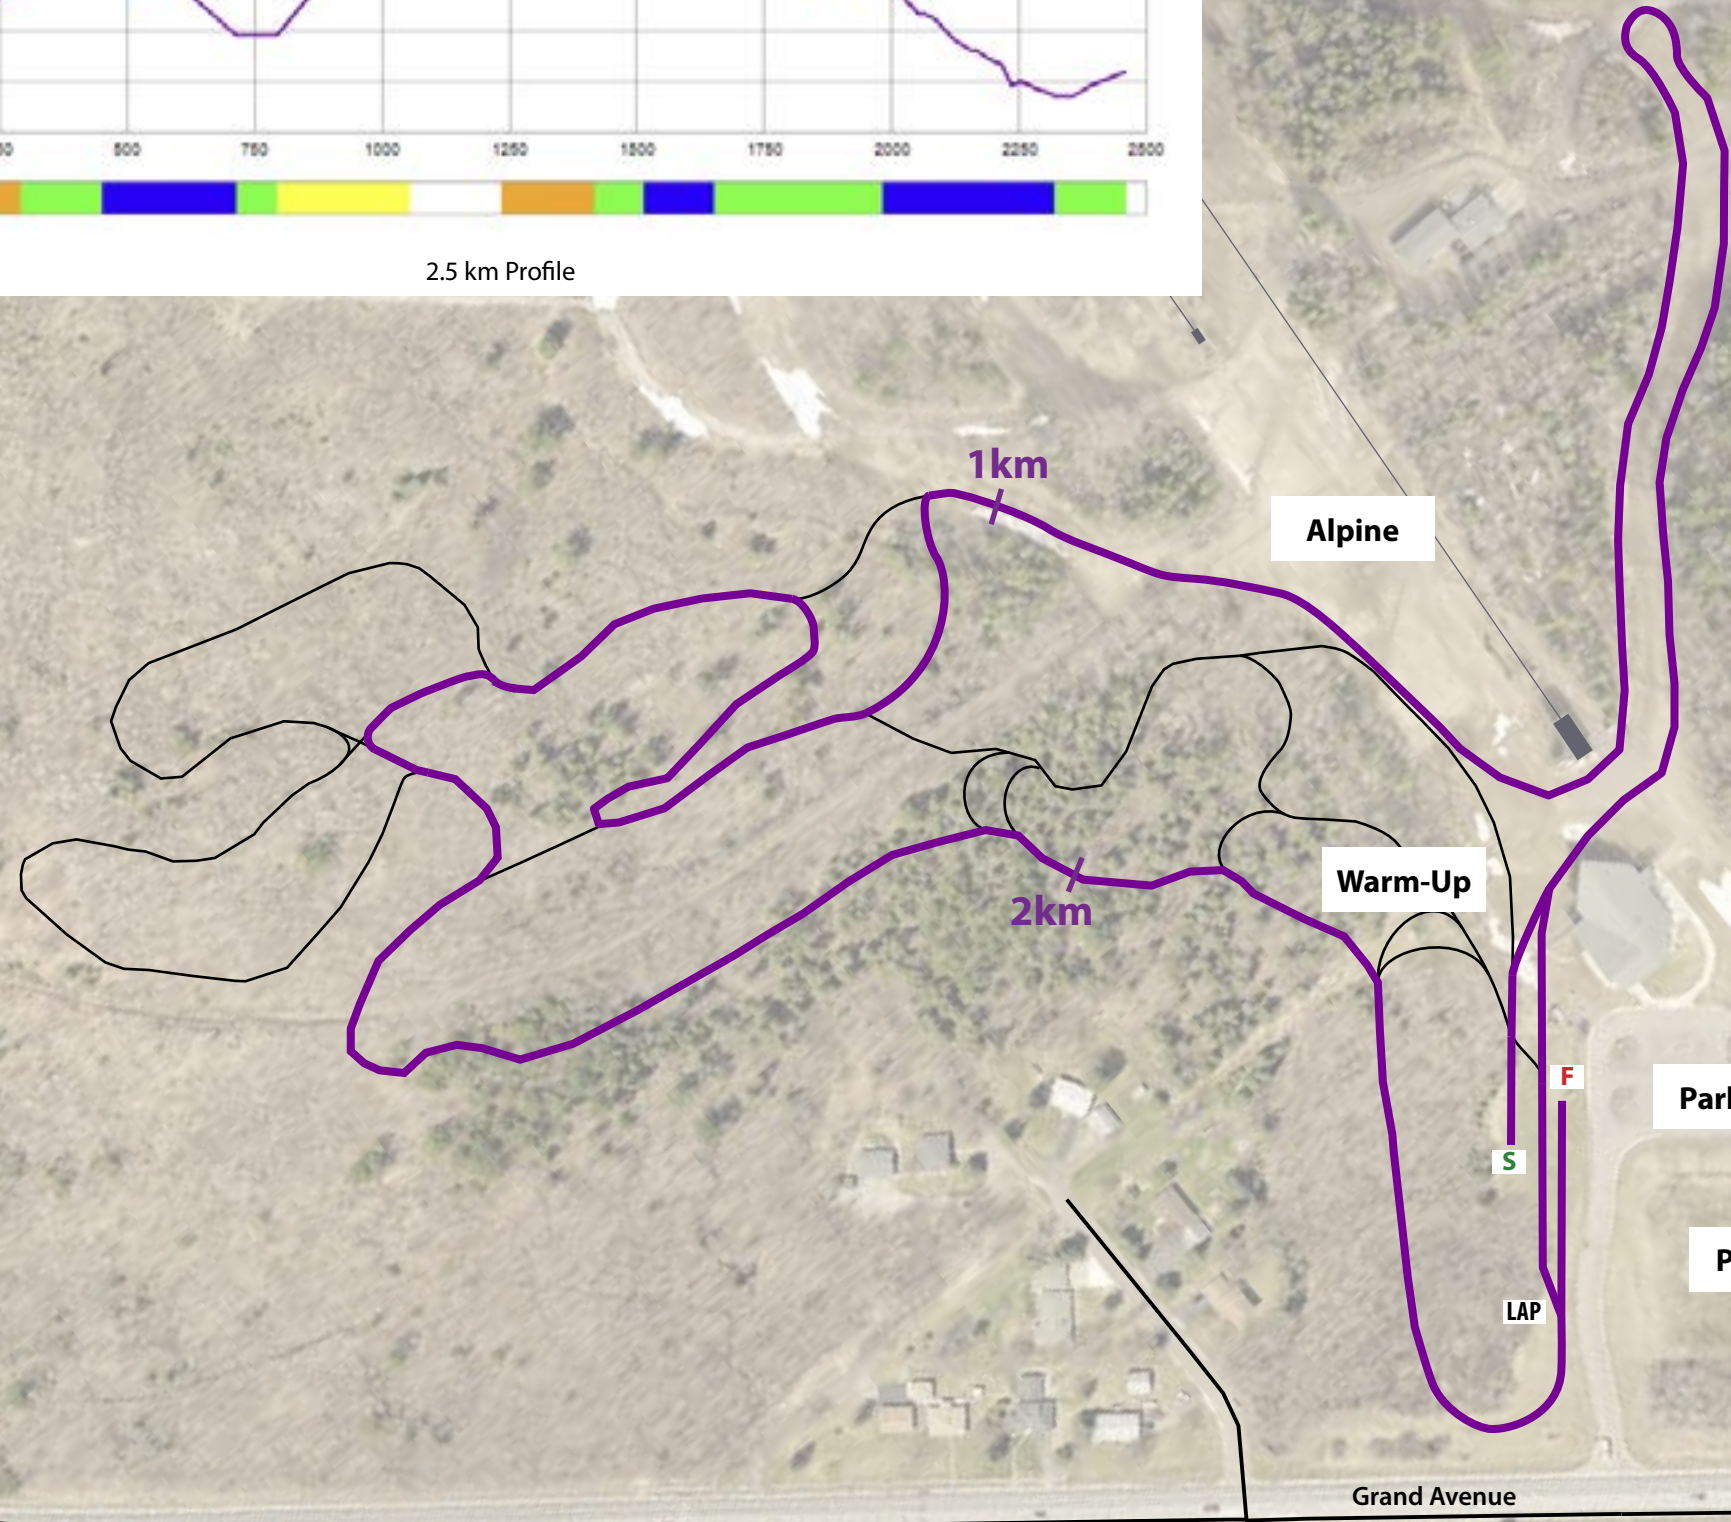

**spirit
mountain
nordic center**

7.5 km Race (3 x 2.5km)

Length	2461 m
TC	82 m
MC	31 m
HD	43 m
High Point	250 m
Low Point	207 m